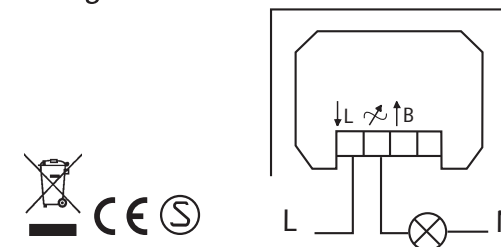

TECHNICAL DATA

Wattage: 20~320W.

Adjustable loads: Incandescent lamp,
Halogen lamp,
Low voltage halogen lamp
with electronic transformer.

Voltage: 230V~50Hz.