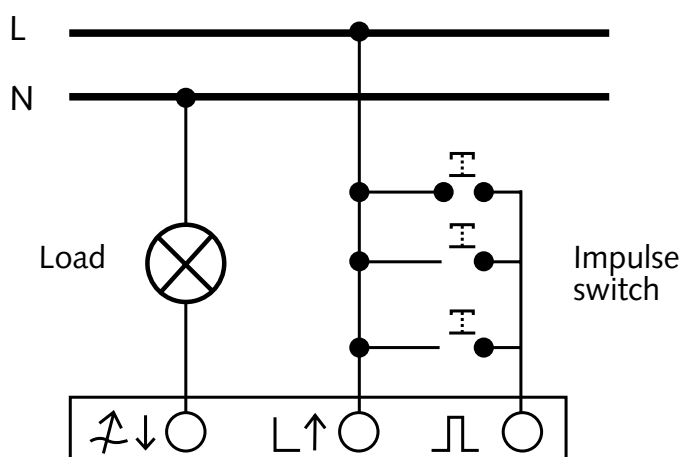

User Manual

Touch Dimmer

Model: EF700DE

19 023 83

INSTALLATION

1. Switch off the power for the installation area.
2. Connect the dimmer according to the wiring diagram below.
3. Place the dimmer in the junction box in the wall.
4. Attach and mount the dimmer.
5. Switch the power back on.

USAGE

1. Turn on the lamps with a light touch.
2. Adjust the luminous flow with a longer touch. The dimming memory sets the light to the same light level as last time.
3. Turn off the lamps with a light touch.

The dimmer can be controlled with a separate remote control switch.

The function of the remote control switch, is the same as for the push button.

TECHNICAL DATA

Rating: 230V, 50Hz
Min. load: 40W
Max. load: 300W
Adj. load: Incandescent lamp 230V,
Halogen lamp 230V
Function: 1-pole push

WIRING DIAGRAM

MALMBERGS

Malmbergs Elektriska AB, PO Box 144, SE-692 23 Kumla, SWEDEN

Phone: +46 (0)19-58 77 00 Fax: +46 (0)19-57 11 77 info@malmbergs.com www.malmbergs.com